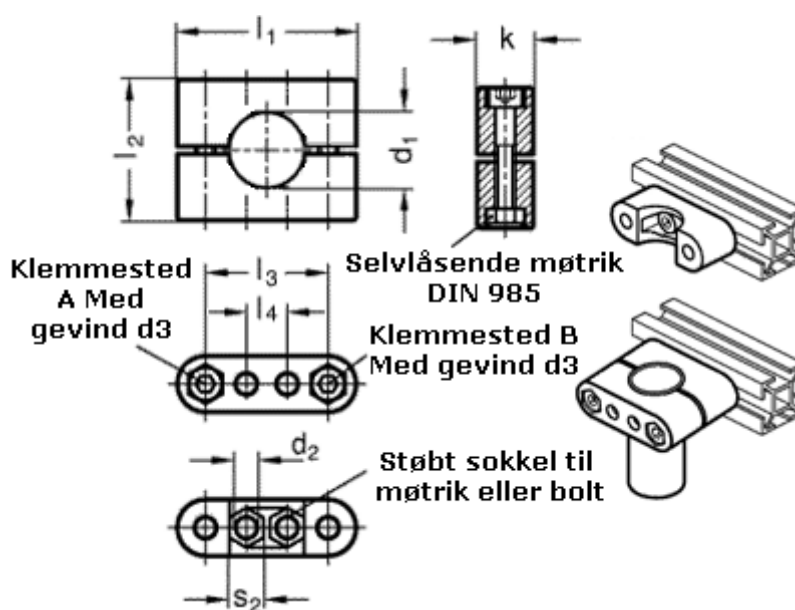

Article number: 20231B202SW

Description: E+G
Tube supports GN231-B20-22-SW

Measures

$d_1 = 20$

$s_2 = 13$

$d_2 = 8.5$

$d_3 = M 8$

$k = 22$